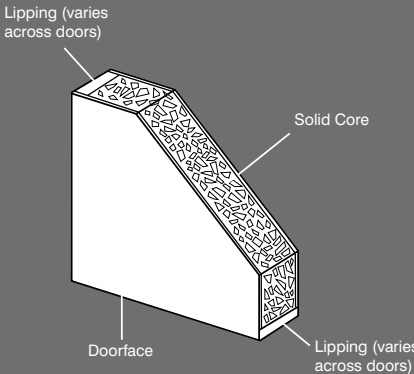

CORE TYPES

SOLID CORE