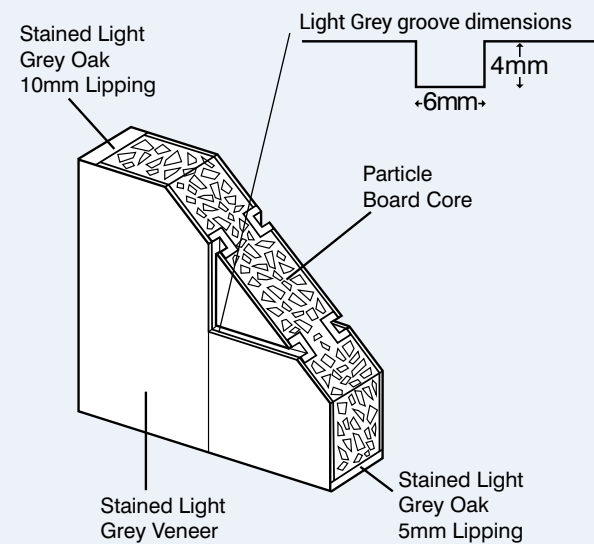

“A NEW COOL SHADE FOR THE EDMONTON. THIS DOOR FEATURES V CUT GROOVES IN A LADDER STYLE EFFECT”

EDMONTON LIGHT GREY GLAZED SHOWN WITH ZURICH SATIN COPPER HANDLE SEE PAGE 128