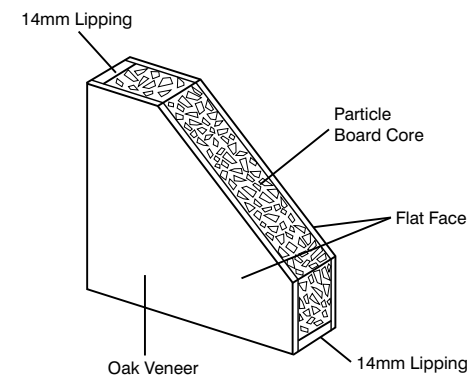

OAK PRE-FINISHED FLUSH FIRE DOOR