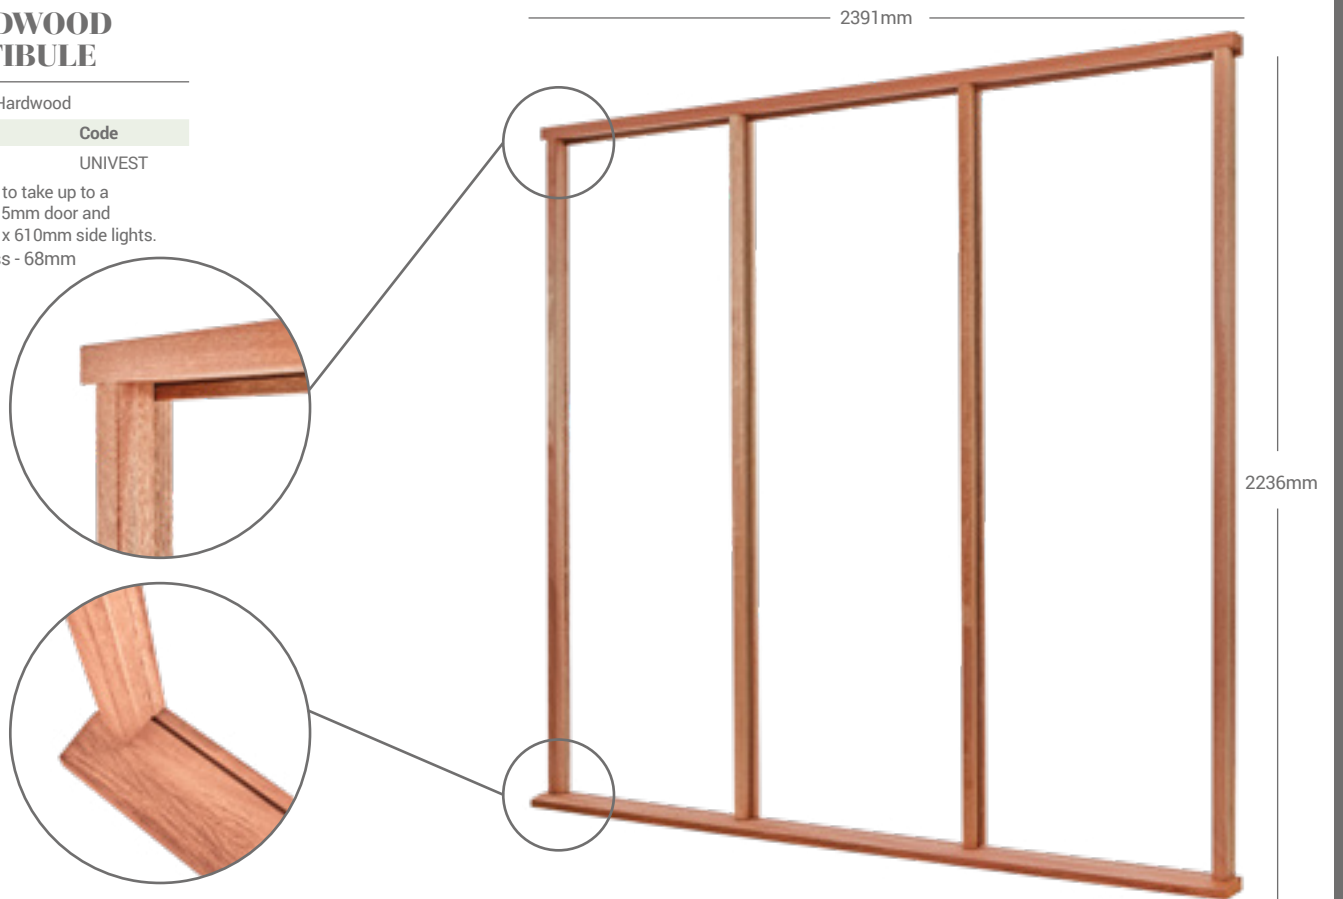

HARDWOOD VESTIBULE

Material Hardwood

Size	Code
Universal	UNIVEST

Designed to take up to a 2135 x 915mm door and two 2135 x 610mm side lights.
Thickness - 68mm