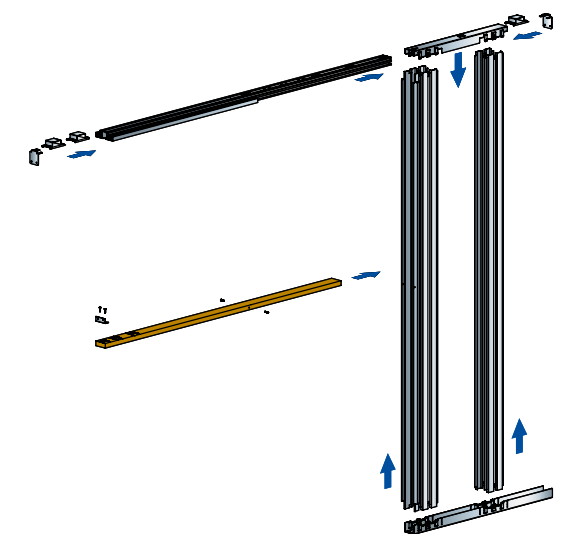

NEW

PRE-ASSEMBLED SET SINGLE DOOR POCKET DOOR

Code	Single Door Size				Installation Size Information						
	Imperial		Metric		Clear Opening Size (Walkthrough Area)		Cassette	Structural Opening Size		Finished Wall / Internal Space	
	Width (LP)	Height (HP)	Width (LP)	Height (HP)	Width (L)	Height (H)	(C)	Width (IL)	Height (IH)	(FW)	(IS)
POCKSD27*	2' 3" (27")	6' 6" (78")	686mm	1981mm	656mm	1970mm	700	1466mm	2080mm	125mm	70mm
POCKSD30*	2' 6" (30")		762mm		732mm		750	1592mm			
POCKSD33*	2' 9" (33")		838mm		808mm		900	1818mm			
POCKSD726*	N/A	N/A	726mm	2040mm	700mm	2030mm	700	1510mm	2140mm		
POCKSD826*			826mm		800mm		800	1710mm			