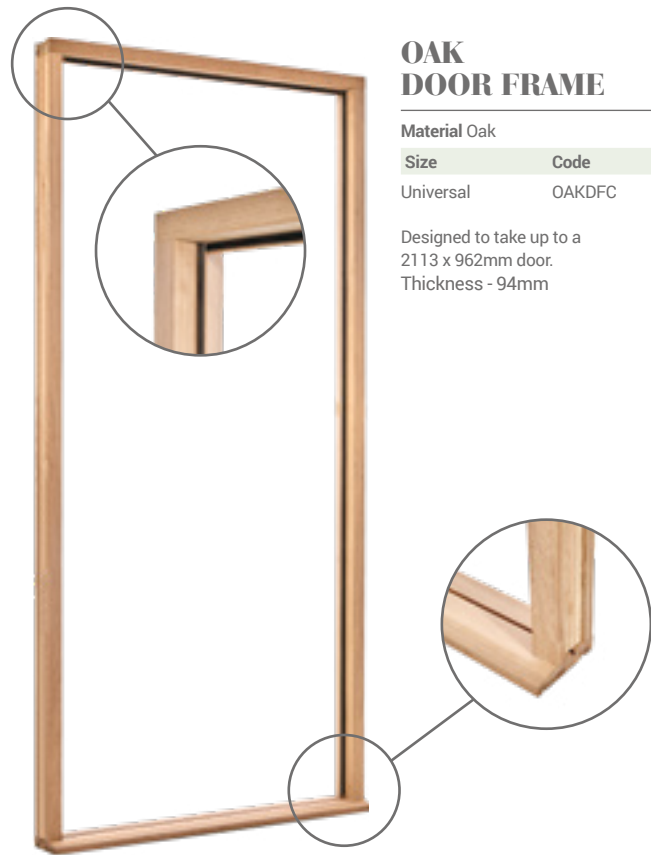

OAK DOOR FRAME

Material Oak

Size	Code
Universal	OAKDFC

Designed to take up to a 2113 x 962mm door.
Thickness - 94mm