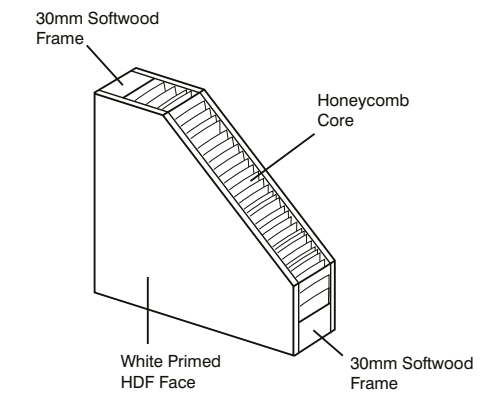

WHITE PRIMED FLUSH

“UNCOMPLICATED AND PRACTICAL, FLUSH DOORS ARE A SIMPLE, CLEAN AND CRISP BLANK CANVAS READY FOR YOU TO PERSONALISE AND ACCESSORISE”