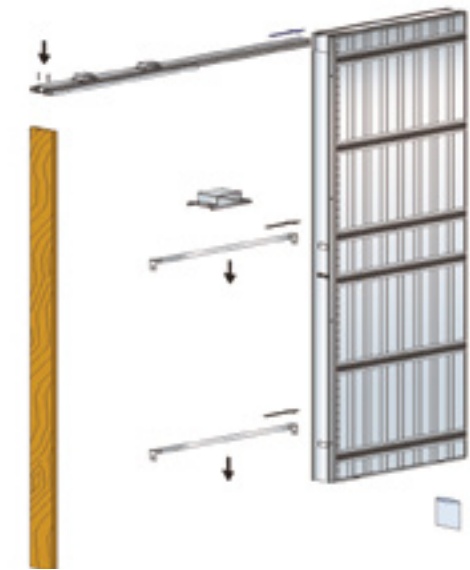

EASY 5 STEP INSTALLATION PROCESS

1. Insert aluminium track
2. Attach jamb and space bars
3. Fix to studwork
4. Apply plasterboard and plaster
5. Insert door

SELF-ASSEMBLY KIT

Great for smaller projects, this pocket door kit is easy to assemble and typically takes around 30 minutes to install. This contemporary pocket door kit can be combined with the majority of our door range and is the perfect space saving solution!

- Space Saving
- Self-assembly kit
- Suits doors 35 or 40mm thick dependant on set purchased
- Max door weight 120kg per leaf
- 125mm finished wall
- The double kit pocket door solution is created from two singles kits joined together using the junction tongue supplied with each single kit. A double door timber pack is supplied which has a longer crosspiece.

NEW