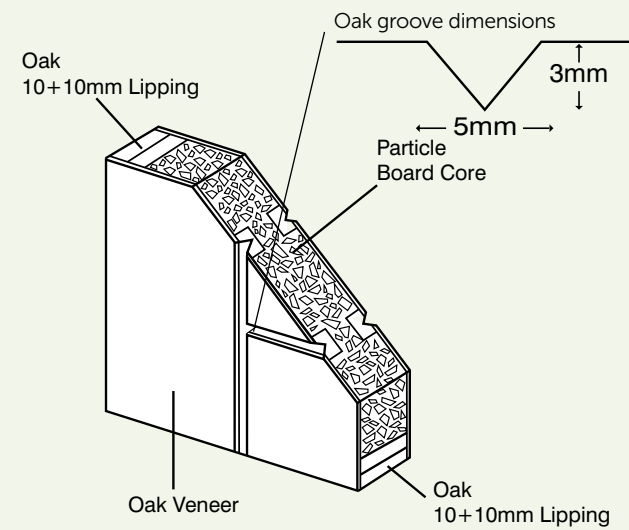

THE CARINI

This design boasts seven, sleek, centre panels complete with contrasting styles to give the door a stand-out appearance.

CARINI

Material Pre-finished Oak
Core Solid
Glazing N/A

Size	Code
78" x 18"	OCARPF18
78" x 21"	OCARPF21
78" x 24"	OCARPF24
78" x 27"	OCARPF27
78" x 28"	OCARPF28
78" x 30"	OCARPF30
78" x 33"	OCARPF33
2040 x 526mm	OCARPF526
2040 x 626mm	OCARPF626
2040 x 726mm	OCARPF726
2040 x 826mm	OCARPF826
2040 x 926mm	OCARPF926

30 Minute Fire Doors

78" x 27"	OCARPF27
78" x 30"	OCARPF30
78" x 33"	OCARPF33
2040 x 726mm	OCARPF726
2040 x 826mm	OCARPF826

CARINI

Material Unfinished Oak
Core Solid
Glazing N/A

Size	Code
78" x 24"	OCAR24
78" x 27"	OCAR27
78" x 30"	OCAR30
78" x 33"	OCAR33
2040 x 626mm	OCAR626
2040 x 726mm	OCAR726
2040 x 826mm	OCAR826

30 Minute Fire Doors

78" x 27"	OCARFC27
78" x 30"	OCARFC30
78" x 33"	OCARFC33
2040 x 726mm	OCARFC726
2040 x 826mm	OCARFC826

b

NB. Inner Lipping is FJL

CARINI GLAZED

Material Pre-finished Oak
Core Solid
Raised Moulding Both Sides
Glazing Clear

Size	Code
78" x 24"	OCARPFGL24
78" x 27"	OCARPFGL27
78" x 30"	OCARPFGL30
78" x 33"	OCARPFGL33
2040 x 726mm	OCARPFGL726
2040 x 826mm	OCARPFGL826

b

CARINI GLAZED

Material Unfinished Oak
Core Solid
Raised Moulding Both Sides
Glazing Clear

Size	Code
78" x 27"	OCARGL27
78" x 30"	OCARGL30
78" x 33"	OCARGL33
2040 x 726mm	OCARGL726
2040 x 826mm	OCARGL826

b

INLAY

Material Pre-finished Oak
Core Solid
Glazing N/A

Size	Code
78" x 24"	INLAY1P24
78" x 27"	INLAY1P27
78" x 30"	INLAY1P30
78" x 33"	INLAY1P33

30 Minute Fire Doors

78" x 30"	INLAY1P30FC
78" x 33"	INLAY1P33FC

NB: Walnut Inlay.

PATTERN 10 ONE PANEL

Material Unfinished Oak
Core Solid
Glazing N/A
FSC® Certified

Size	Code
78" x 24"	OP101P24
78" x 27"	OP101P27
78" x 30"	OP101P30
80" x 32"	OP101P32
78" x 33"	OP101P33

30 Minute Fire Doors

78" x 27"	OP101PFC27
78" x 30"	OP101PFC30
78" x 33"	OP101PFC33

b

PATTERN 10 GLAZED BI-FOLD

Material Unfinished Oak
Core Solid
Glazing Clear

Size	Code
78" x 27"	BFOP10G27
78" x 30"	BFOP10G30

78" height includes track.
Supplied with track and hinges.

INLAY GLAZED

Material Pre-finished Oak
Core Solid
Raised Moulding Both Sides
Glazing Clear

Size	Code
78" x 27"	INLAYGL27
78" x 30"	INLAYGL30
78" x 33"	INLAYGL33

NB: Walnut Inlay.

PATTERN 10

Material Unfinished Oak
Core Solid
Glazing Clear or Frosted
FSC® Certified

Size	Clear Glazed	Frosted Glazed
78" x 21"	OP10G21	OP10FG21
78" x 24"	OP10G24	OP10FG24
78" x 27"	OP10G27	OP10FG27
78" x 30"	OP10G30	OP10FG30
80" x 32"	OP10G32	OP10FG32
78" x 33"	OP10G33	OP10FG33
2040 x 626mm	OP10G626	-
2040 x 726mm	OP10G726	OP10FG726
2040 x 826mm	OP10G826	OP10FG826