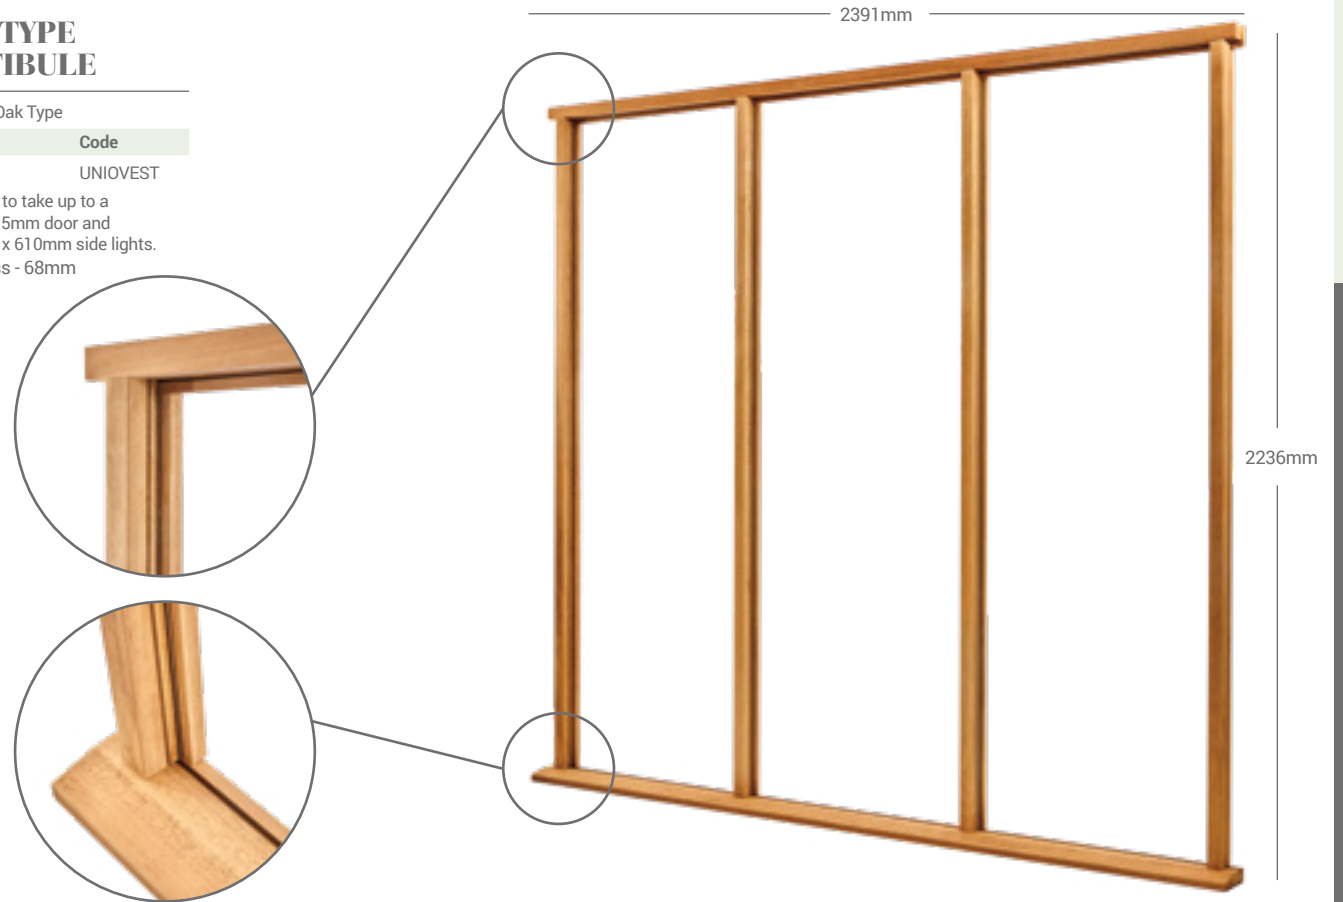

OAK TYPE VESTIBULE

Material Oak Type

Size	Code
Universal	UNIOVEST

Designed to take up to a 2135 x 915mm door and two 2135 x 610mm side lights.
Thickness - 68mm