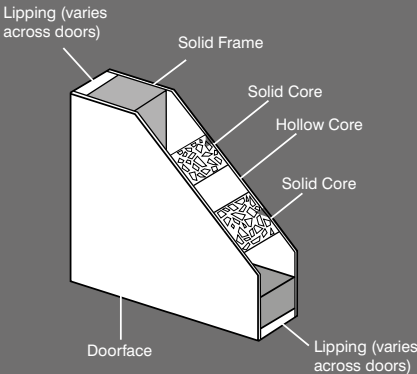

SEMI-SOLID CORE