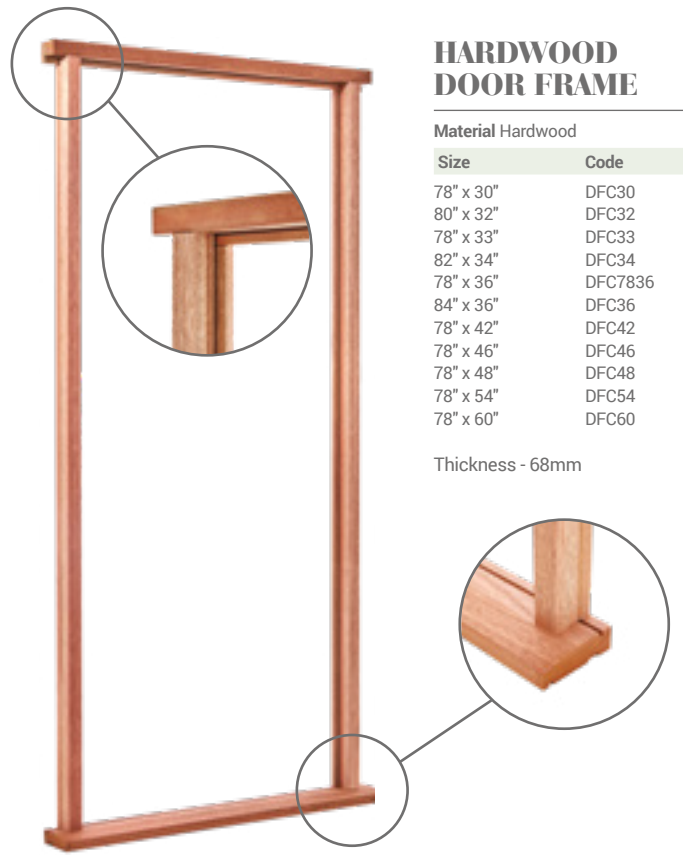

OAK DOOR FRAME

Material Oak

Size	Code
Universal	OAKDFC

Designed to take up to a 2113 x 962mm door.
Thickness - 94mm

HARDWOOD DOOR FRAME

Material Hardwood

Size	Code
78" x 30"	DFC30
80" x 32"	DFC32
78" x 33"	DFC33
82" x 34"	DFC34
78" x 36"	DFC7836
84" x 36"	DFC36
78" x 42"	DFC42
78" x 46"	DFC46
78" x 48"	DFC48
78" x 54"	DFC54
78" x 60"	DFC60

Thickness - 68mm

OAK TYPE VESTIBULE

Material Oak Type

Size	Code
Universal	UNIOVEST

Designed to take up to a 2135 x 915mm door and two 2135 x 610mm side lights.
Thickness - 68mm

HARDWOOD FANLIGHT

Material Hardwood

Size	Code
Universal	UNIFDF

Designed to take up to a 2135 x 915mm door.
Thickness - 68mm

OAK WEATHER BAR

Material Oak

Size	Code
915 x 38 x 55mm	OAKWBARS

HARDWOOD WEATHER BAR

Material Hardwood

Size	Code
915 x 38 x 55mm	WBARS

HARDWOOD VESTIBULE

Material Hardwood

Size	Code
Universal	UNIVEST

Designed to take up to a 2135 x 915mm door and two 2135 x 610mm side lights.
Thickness - 68mm