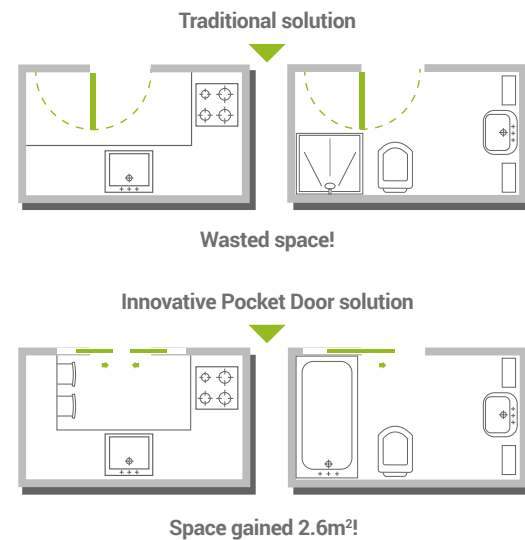

flusso.

POCKET DOORS

The range offers two types of internal pocket door systems, the current pre-assembled set and all new self-assembly kit system. They allow doors to disappear effortlessly into your wall, letting you make the most of the space in your room. Pairing this unique system with an LPD Door has endless possibilities to add a feature to your home.

Pocket doors are designed to allow you to make use of the often unusable space taken up by conventional opening doors. By removing the footprint created by traditional hinged doors, users can typically save 2.6m² per door.

Fast becoming a neat, contemporary solution where space is at a premium, pocket door systems are ideal for living areas, en-suites or office spaces. In fact they can be used anywhere where you do not want a door encroaching into the room.

PRE-ASSEMBLED SET

Convenient, stylish, and ultra-modern, the Flusso pre-assembled pocket door sets can be fully installed within 15 minutes. Designed to work in partition walls, the pre-assembled pocket door set is great for large scale construction projects.

AVAILABLE FOR SINGLE OR DOUBLE DOORS

Time Saving Pre-assembled Pocket

- Space Saving
- Simple Installation
- Suits doors 35 or 40mm thick dependant on set purchased
- Max door weight 120kg per leaf
- Endpost, crosspieces, cassette edge covers, door brushes and seals supplied as standard
- 125mm finished wall

Jamb Kit Included
Available in Unfinished Oak

EASY 5 STEP INSTALLATION PROCESS

1. Insert aluminium track
2. Attach jamb and space bars
3. Fix to studwork
4. Apply plasterboard and plaster
5. Insert door

SELF-ASSEMBLY KIT