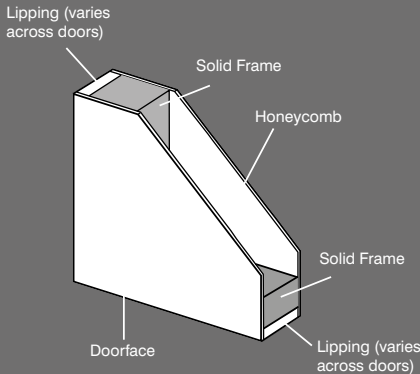

HOLLOW CORE